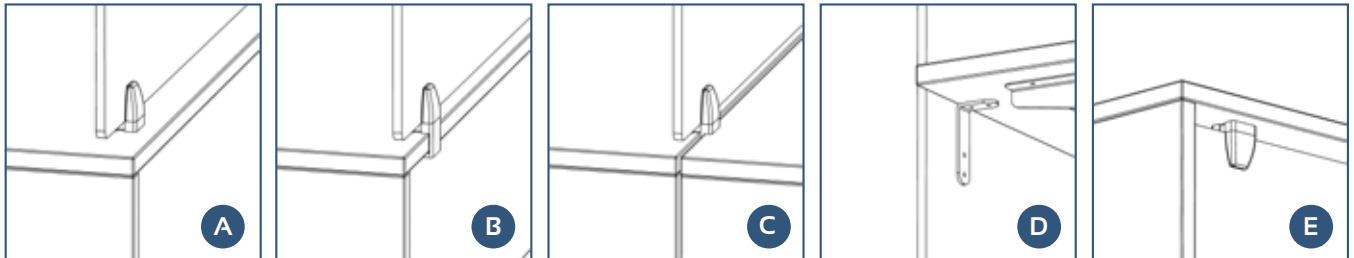

2015
Velo
Catalogue

Velo Panels. Sophisticated. Sleek. A beautiful, yet functional way to add privacy and class to any of today's modern offices. Velo Panels offer flexibility in purpose. Add stylish separation between work areas, as an under surface modesty panel or for both upper and lower privacy. The panels are available in frost or dual-sided whiteboard. Brackets included.

Brackets

BRACKETS	Bracket Uses
A	- for holding a panel above the desk, mounts directly to the worksurface. top Grey or Silver colour.
B	- for holding a panel above the desk, mounts on underside of desk, non marring of worksurface top. Grey or Silver colour.
C	- for holding a panel above the desk between back to back desks, mounts on underside of desk, non marring of worksurface top. Grey or Silver colour.
D	- for holding a panel as a privacy and modesty, mounts on underside of desk, non marring of worksurface top. Grey or Silver colour.
E	- for holding a panel below the desk (modesty), mounts on underside of desk. Grey or Silver colour.

*panels 44" and under come with 2 brackets, panels 56" and over come with 3 brackets.

Velo Whiteboard (VW): Double sided whiteboard

12" PANELS		PRICE	BELAIR PART # WITH BRACKET				DON'T FORGET TO NOTE YOUR BRACKET COLOUR
* Please add suffix - GRY for grey colour or - SIL for silver colour brackets							
12" x 32"	\$299	VW1232A	VW1232B	VW1232C	N/A	VW1232E	
12" x 44"	\$330	VW1244A	VW1244B	VW1244C	N/A	VW1244E	
12" x 56"	\$371	VW1256A	VW1256B	VW1256C	N/A	VW1256E	
12" x 68"	\$412	VW1268A	VW1268B	VW1268C	N/A	VW1268E	
18" PANELS							
18" x 32"	\$340	VW1832A	VW1832B	VW1832C	N/A	VW1232E	
18" x 44"	\$371	VW1844A	VW1844B	VW1844C	N/A	VW1244E	
18" x 56"	\$427	VW1856A	VW1856B	VW1856C	N/A	VW1256E	
18" x 68"	\$474	VW1868A	VW1868B	VW1868C	N/A	VW1868E	
28" PANELS							
28" x 32"	\$387	N/A	N/A	N/A	VW2832D	N/A	
28" x 44"	\$448	N/A	N/A	N/A	VW2844D	N/A	
28" x 56"	\$572	N/A	N/A	N/A	VW2856D	N/A	
28" x 68"	\$640	N/A	N/A	N/A	VW2868D	N/A	